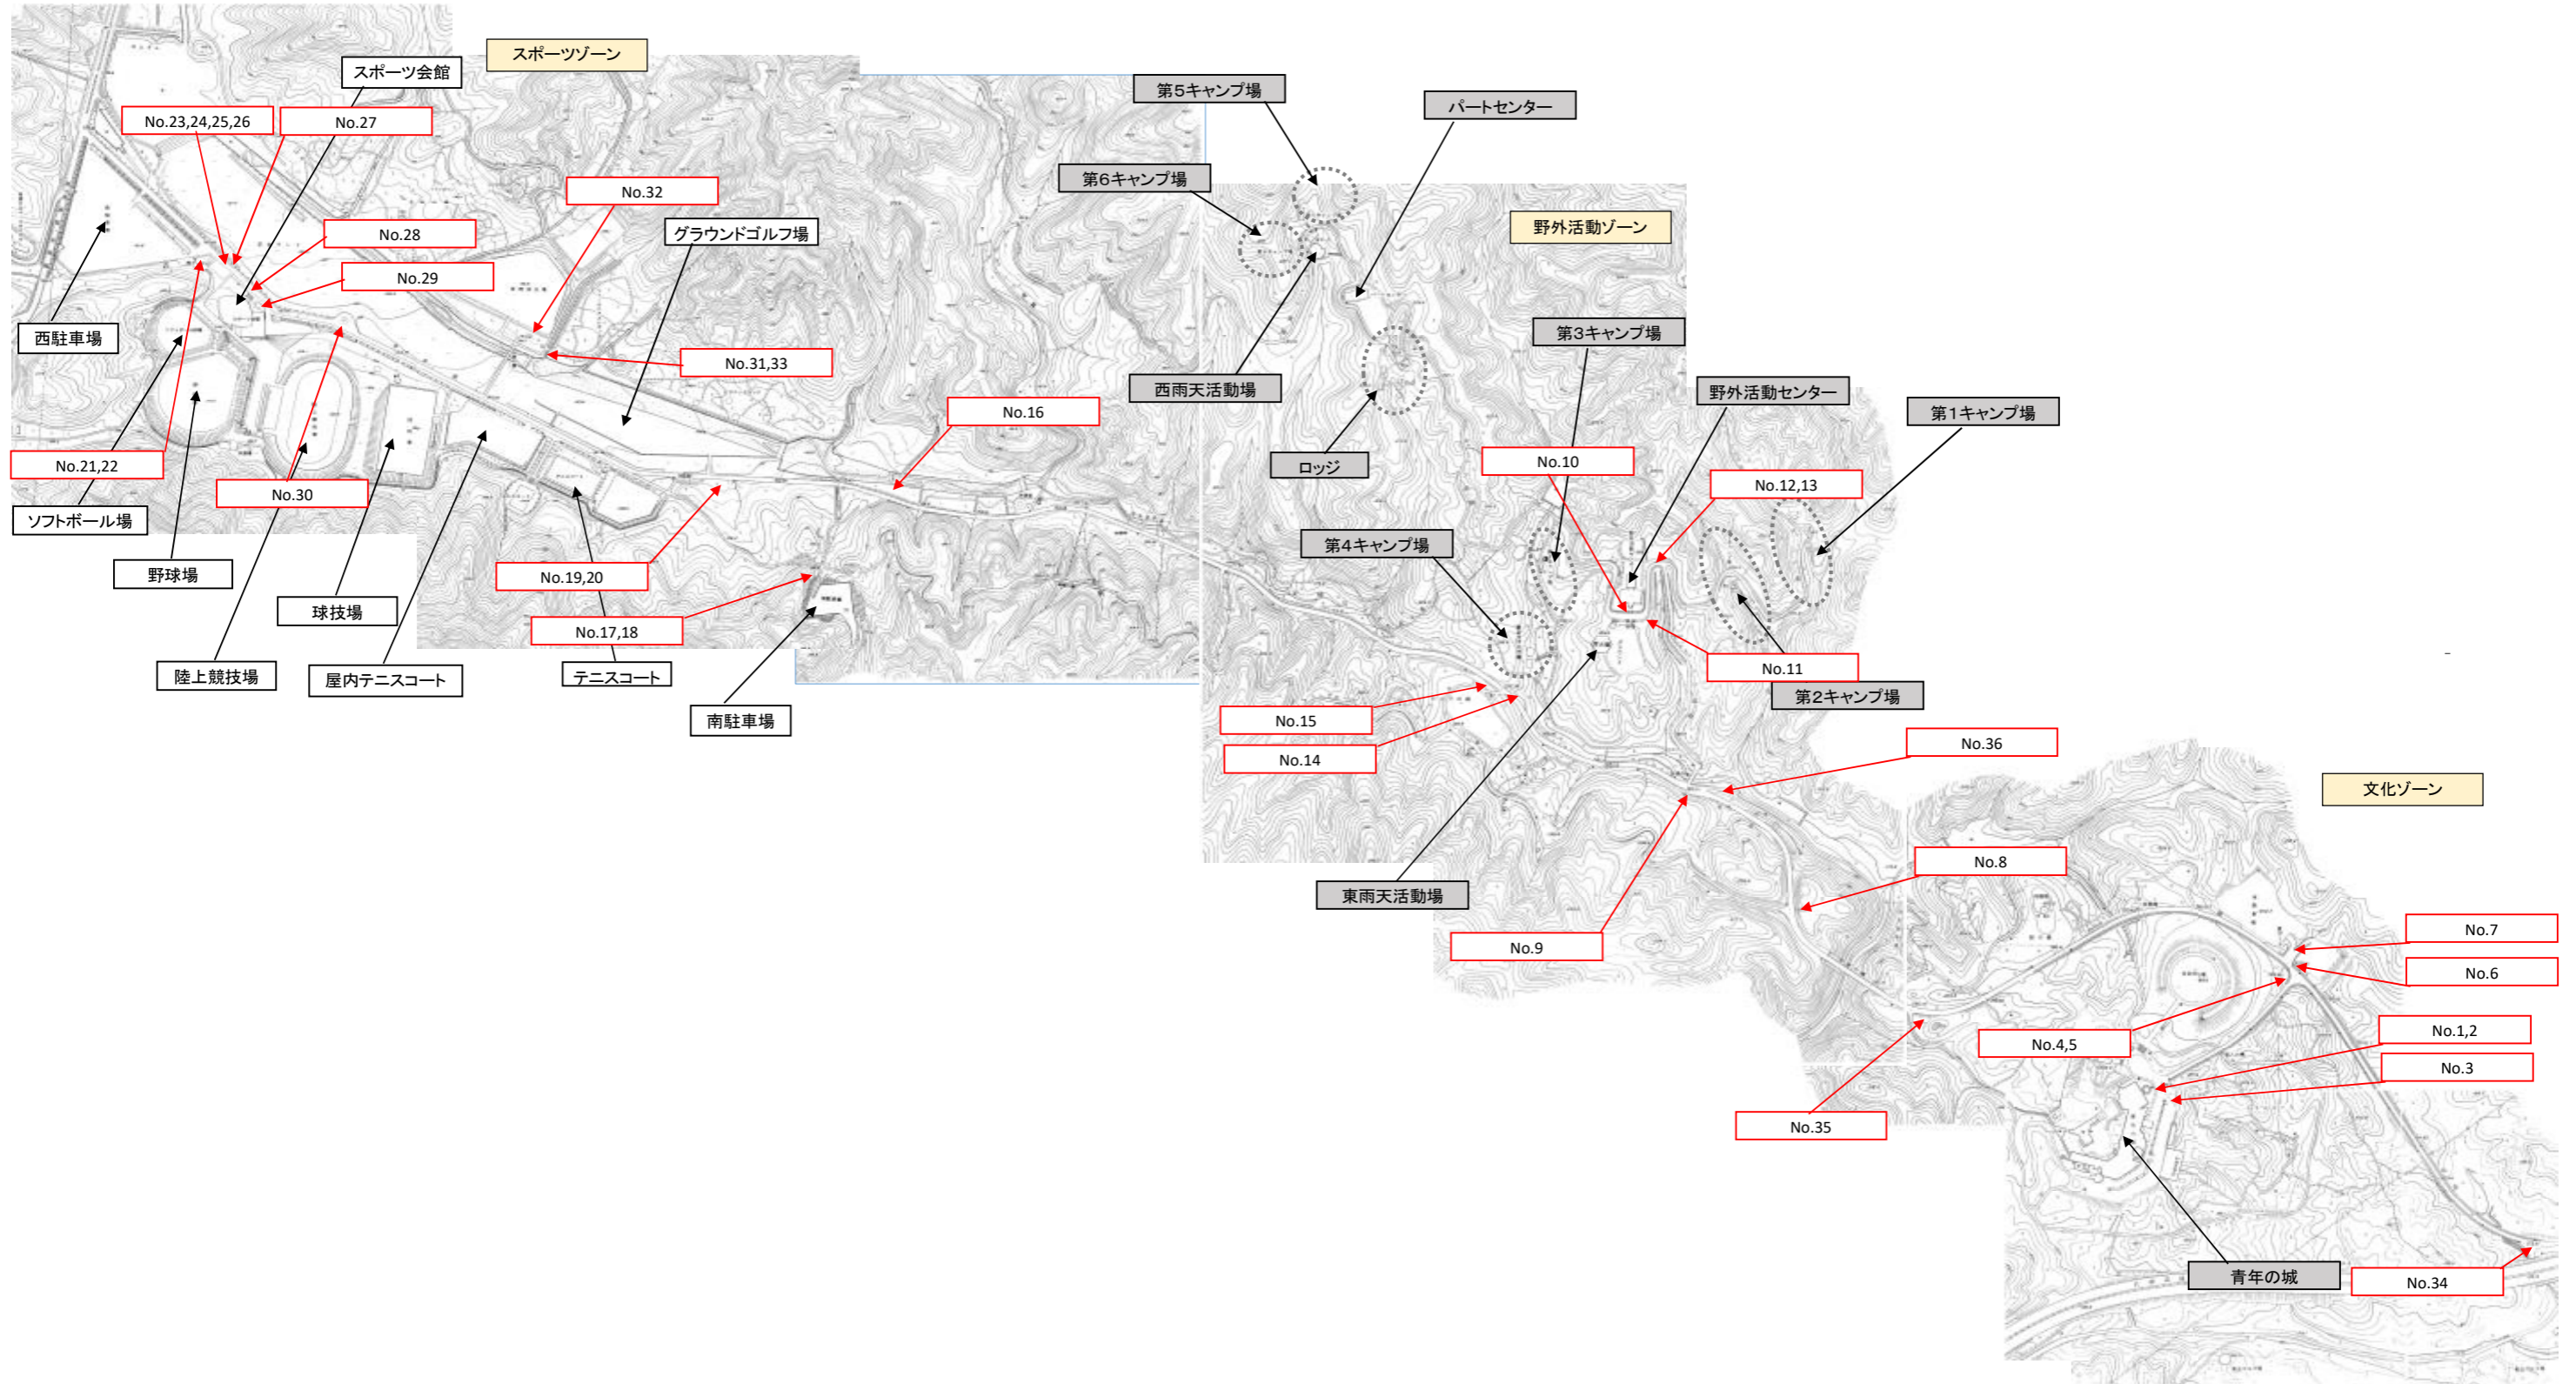

別添資料29 公園内看板一覧

No.1 (更新)

No.2 (更新)

No.3

No.4 (更新)

No.5 (更新)

No.6

No.7 (撤去)

No.8 (更新)

No.9 (撤去)

No.10 (撤去)

No.11 (撤去)

No.12 (撤去)

No.13 (撤去)

No.14 (撤去)

No.15 (更新)

No.16 (更新)

No.17 (更新)

No.18 (更新)

No.19

No.20 (更新)

No.21

No.22

No.23 (更新)

No.24

No.25

No.26

No.27

No.28

No.29

No.30

No.31 (更新)