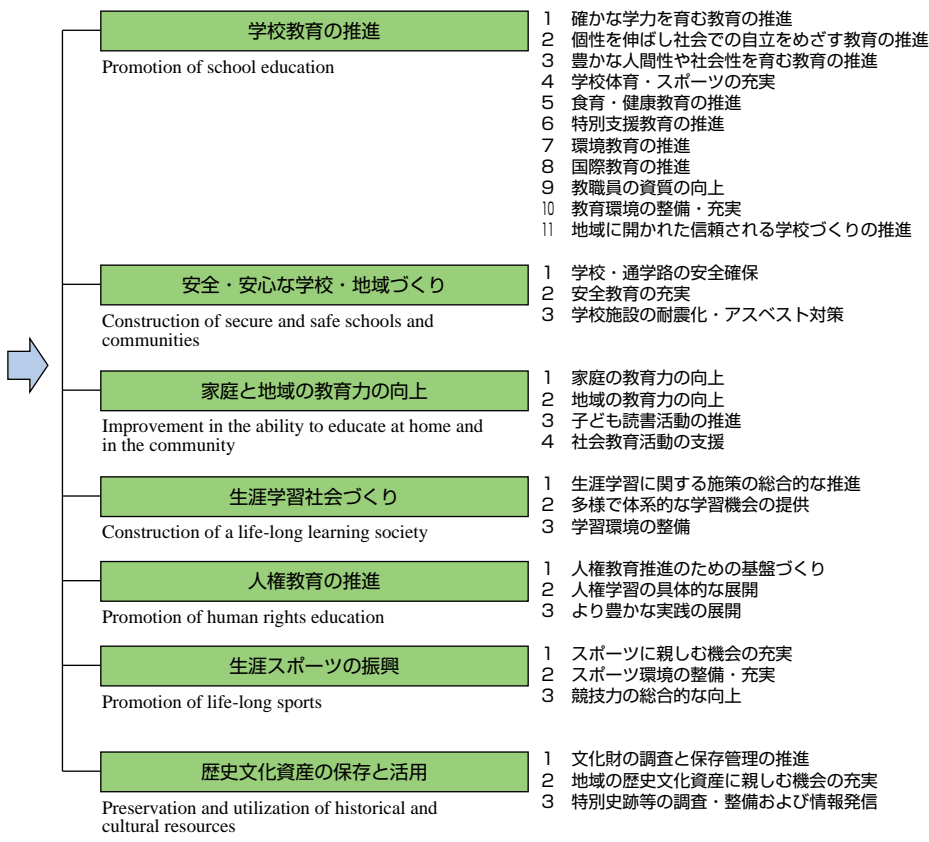

基本目標

BASIC GOALS

重点施策

SPECIFIC MEASURES

未来をつくる心豊かでたくましい
人づくり
～みんなで支えあい
自らを高める教育の推進～

Raising people to live strongly and rich emotion
to build a better future.
～ Promoting better education to support one
another and improve ourselves ～

教育委員会の機構

ORGANIZATION OF PREFECTURAL BOARD OF EDUCATION